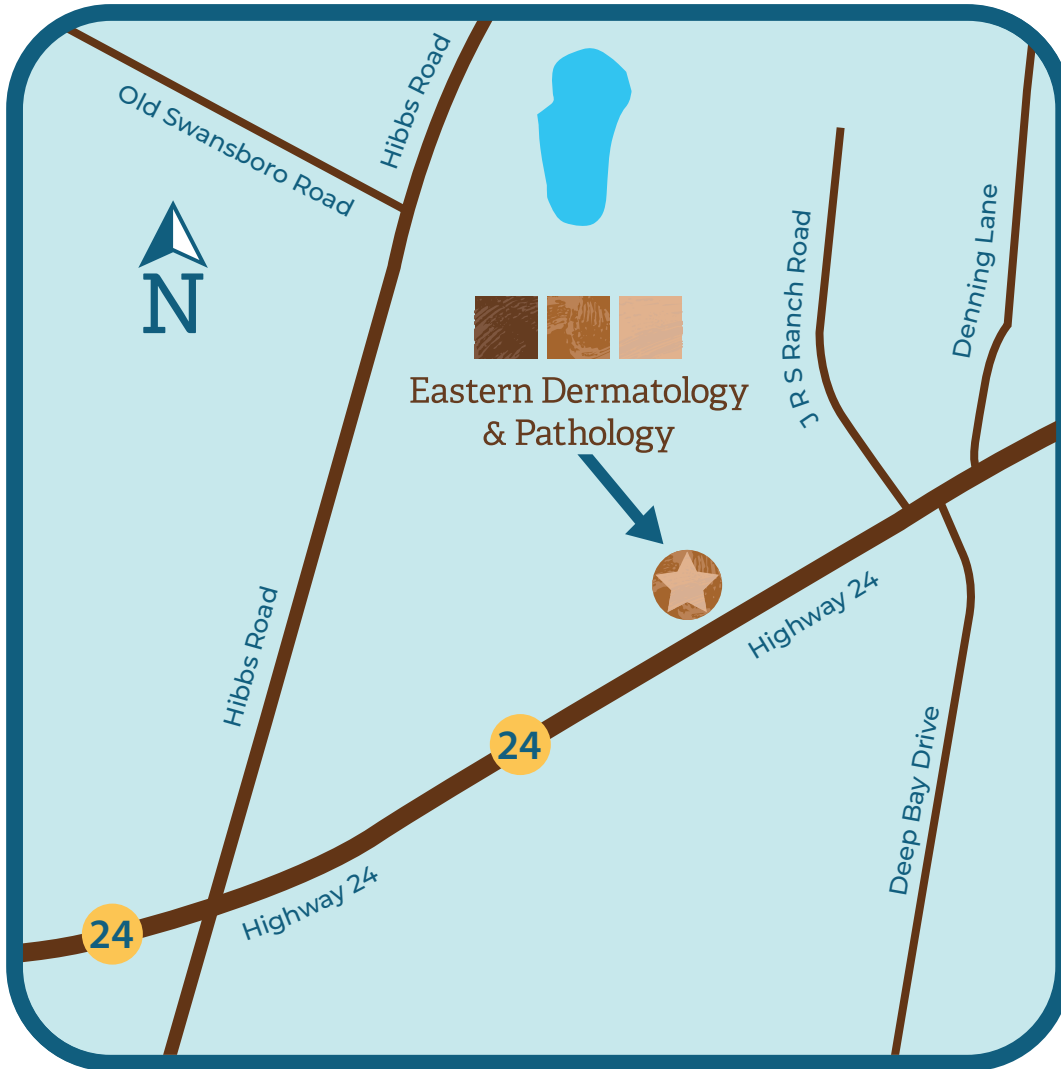

★ Eastern Dermatology & Pathology  
(252) 223-0400

★ Eastern Dermatology & Pathology  
1840 Highway 24  
Newport, NC 28570  
(252) 223-0400

[www.EasternDerm.com](http://www.EasternDerm.com)