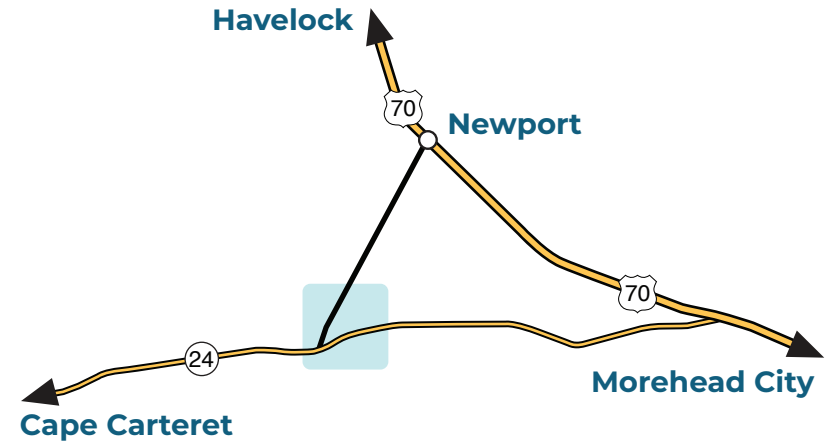

★ Eastern Dermatology & Pathology  
(252) 223-0400

★ Eastern Dermatology & Pathology  
1840 Highway 24  
Newport, NC 28570  
(252) 223-0400

[www.EasternDerm.com](http://www.EasternDerm.com)