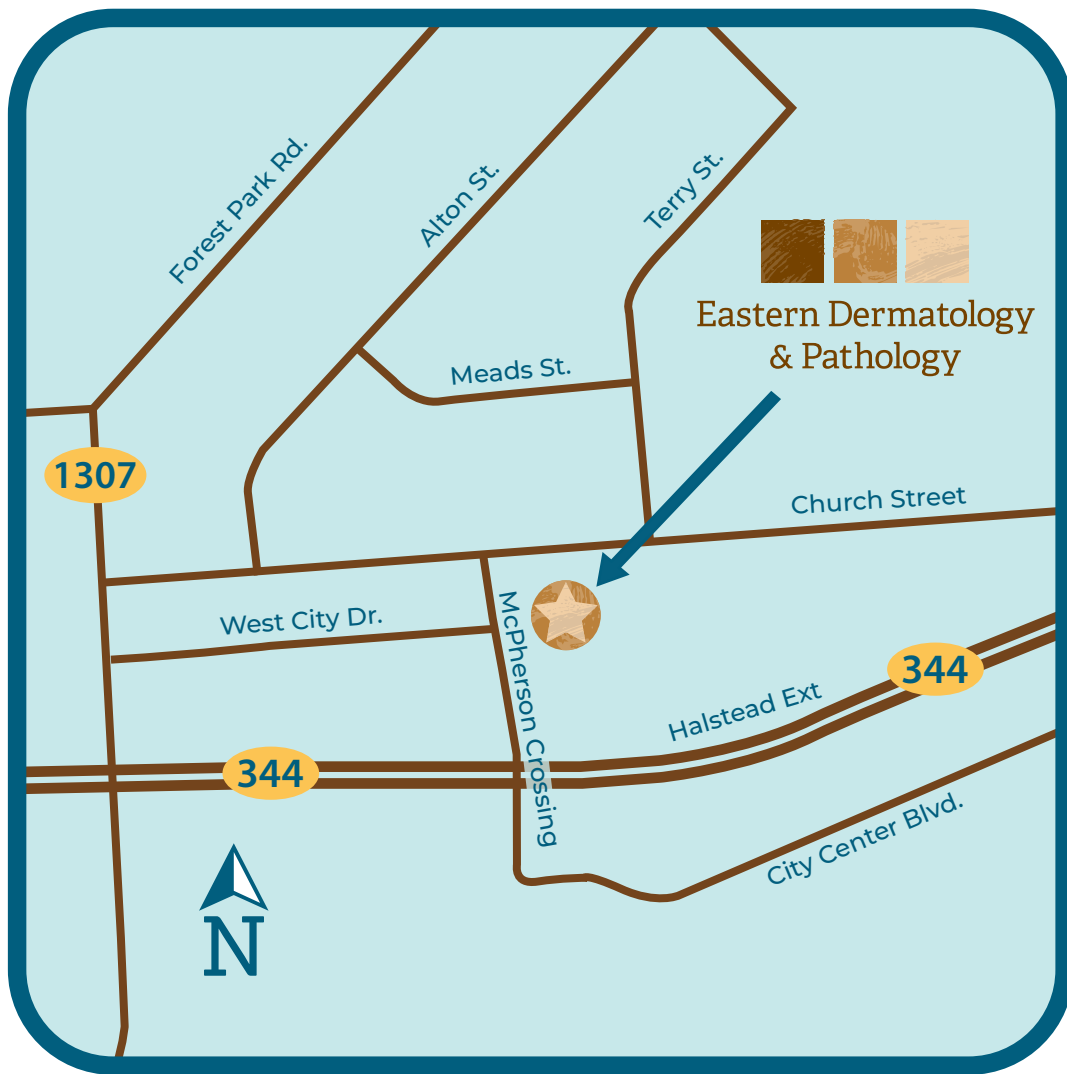

★ Eastern Dermatology & Pathology
(252) 331-1780

★ Eastern Dermatology & Pathology
City Center West
800 North McPherson Crossing
Elizabeth City, NC 27909
(252) 331-1780

www.EasternDerm.com