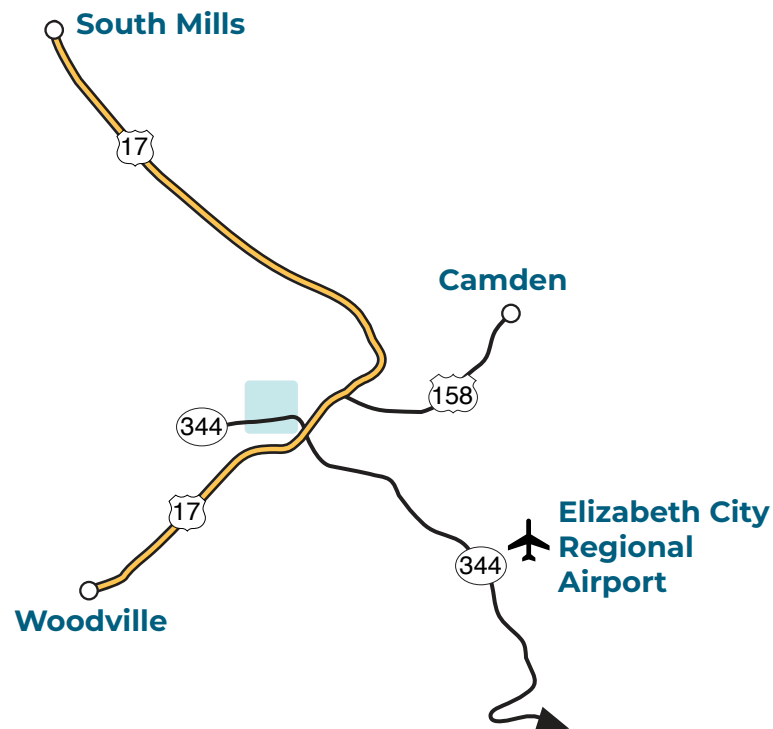

★ Eastern Dermatology & Pathology
(252) 331-1780

★ Eastern Dermatology & Pathology
City Center West
800 North McPherson Crossing
Elizabeth City, NC 27909
(252) 331-1780

www.EasternDerm.com